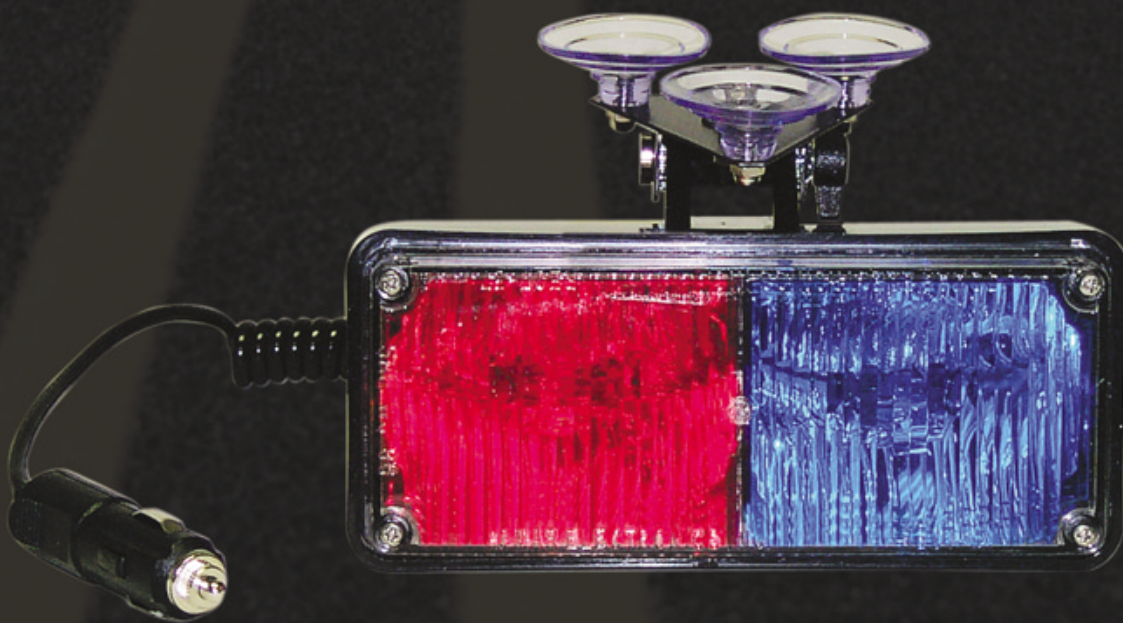

UNDERCOVER POLICE LIGHT

the element of surprise

TOMAR has designed the ideal POLICE LIGHT™
for undercover vehicles.
It mounts easily to the window beneath the rear view mirror,
making it difficult to be seen from the outside. But when the
power is turned on, no one will have
trouble seeing this light due to its exclusive
NEOBE® technology, which gives the light the
look of neon with the power of strobe.

TOMAR ELECTRONICS, INC.

POLICE LIGHT™

TOMAR ELECTRONICS, INC.

This fully self-contained unit features NEOBE® technology. Offering ease of installation through tri-suction cup mounting and a 9' cord and cigar plug. Available in single strobe, dual strobe, strobe with flashing halogen, and strobe with steady burn halogen, flashing halogen or steady burn halogen.

Halogen and Strobe Operations

The Look of Neon with the Power of Strobe

FEATURES

- Ideal for undercover vehicles.
- Mounts easily to the windshield under the rear view mirror, making it difficult to be seen from the outside.
- NEOBE® technology—it's the brightest strobe light around!
- Fully self-contained unit with a 3" x 7" rectangular lamp.
- Each lamp flashes 60 flashes per minute.
- Available in single strobe, dual strobe, strobe with flashing halogen, strobe with steady burn halogen, flashing halogen or steady burn halogen.
- The PL37S and PL37SS lights come standard with an on/off switch as well as a 15' power cord and a cigar plug with an LED power indicator.
- The PL37HS, PL37SBHS, PL37H and PL37SBH lights come standard with an on/off switch as well as a 10' power cord and a cigar plug.
- Super strong tri-suction cup mount holds the light securely in place.

SPECIFICATIONS

Voltage

12 and 28VDC—Strobe
12 or 28VDC—Halogen

Note: Units shipped with 12V halogen lamps unless specified otherwise.

Halogen Lamp

27W Type 890 or 890-24

Accessories

PL37-SC Suction Cup Mount (Heavy Duty)
PL37-SC3 Suction Cup Mount (Standard)
CP-01 Cigar Plug Receptacle