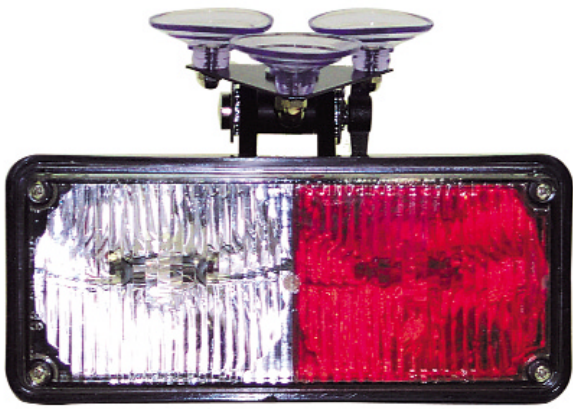

UNDERCOVER POLICE LIGHT

the element of surprise

TOMAR has designed the ideal POLICE LIGHT™
for undercover vehicles.
It mounts easily to the window beneath the rear view mirror,
making it difficult to be seen from the outside. But when the
power is turned on, no one will have
trouble seeing this light due to its exclusive
NEOBE® technology, which gives the light the
look of neon with the power of strobe.

TOMAR ELECTRONICS, INC.

POLICE LIGHT™

TOMAR ELECTRONICS, INC.

This fully self-contained unit features NEOBE® technology. Offering ease of installation through tri-suction cup mounting and a 9' cord and cigar plug. Available in single strobe, dual strobe, strobe with flashing halogen, and strobe with steady burn halogen, flashing halogen or steady burn halogen.

Halogen and Strobe Operations

The Look of Neon with the Power of Strobe

FEATURES

- Ideal for undercover vehicles.
- Mounts easily to the windshield under the rear view mirror, making it difficult to be seen from the outside.
- NEOBE® technology—it's the brightest strobe light around!
- Fully self-contained unit with a 3" x 7" rectangular lamp.
- Each lamp flashes 60 flashes per minute.
- Available in single strobe, dual strobe, strobe with flashing halogen, strobe with steady burn halogen, flashing halogen or steady burn halogen.
- The PL37S and PL37SS lights come standard with an on/off switch as well as a 15' power cord and a cigar plug with an LED power indicator.
- The PL37HS, PL37SBHS, PL37H and PL37SBH lights come standard with an on/off switch as well as a 10' power cord and a cigar plug.
- Super strong tri-suction cup mount holds the light securely in place.

SPECIFICATIONS

Voltage

12 and 28VDC—Strobe
12 or 28VDC—Halogen

Note: Units shipped with 12V halogen lamps unless specified otherwise.

Halogen Lamp

27W Type 890 or 890-24

Accessories

PL37-SC Suction Cup Mount (Heavy Duty)
PL37-SC3 Suction Cup Mount (Standard)
CP-01 Cigar Plug Receptacle